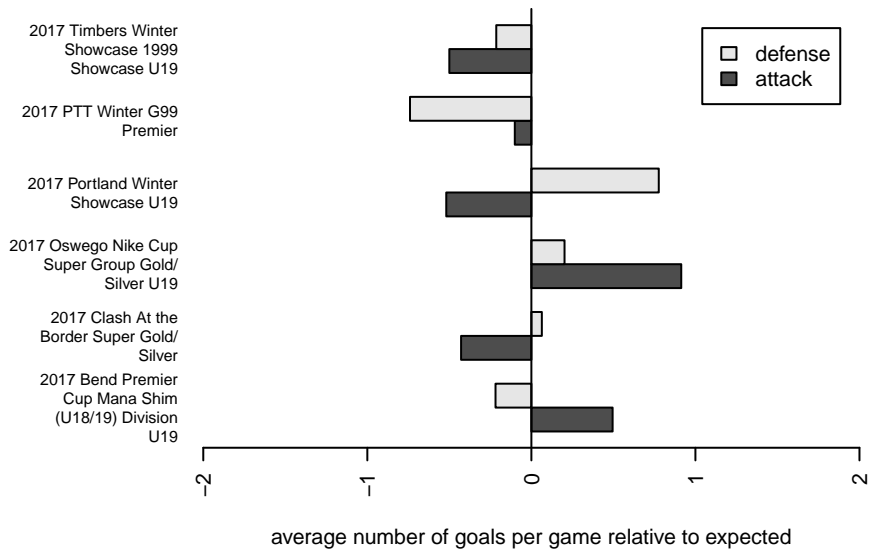

# Washington Timbers Red 1 G99

Washington Timbers  
 Vancouver, WA  
 G99 total strength=1847  
 attack=41.39 defense=34.19  
 spr league = PTT Win G99 Premier

alt names used:  
 WASHINGTON TIMBERS FC 99G RED 1  
 WASHINGTON TIMBERS FC WA TIMBERS FC  
 WASHINGTON TIMBERS FC WA TIMBERS FC  
 WASHINGTON TIMBERS FC WA TIMBERS FC  
 WA Timbers 99G Red 1  
 WA Timbers 99G Red 1

Venues played:  
 2017 Clash At the Border Super Gold/Silver  
 2017 Oswego Nike Cup Super Group Gold/Silver  
 2017 Bend Premier Cup Mana Shim (U18/19) I  
 2017 Timbers Winter Showcase 1999 Showcas  
 2017 Portland Winter Showcase U19  
 2017 PTT Winter G99 Premier

**Washington Timbers Red 1 G99**  
 Dots are actual minus expected GF (blue circles) and GA (red triangles).  
 Blue line is smoothed change in attack strength. Red is smoothed change in defense strength.

**attack and defense variance (black dot)  
relative to other teams  
and top 10 in region**

**attack and defense rating  
relative to others at age  
and all opponents in last 13 months**

**Performance relative to 13 month average**