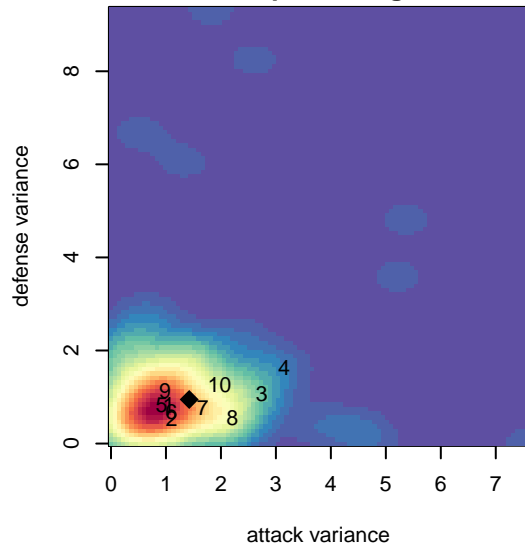

**attack and defense variance (black dot)
relative to other teams
and top 10 in region**