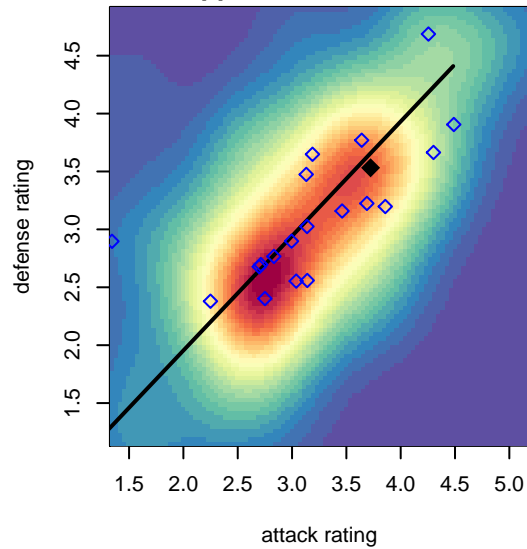

# Washington Timbers Red 1 G99

Washington Timbers  
 Vancouver, WA  
 G99 total strength=1847  
 attack=41.39 defense=34.19  
 spr league = PTT Win G99 Premier

alt names used:  
 WASHINGTON TIMBERS FC 99G RED 1  
 WASHINGTON TIMBERS FC WA TIMBERS FC  
 WASHINGTON TIMBERS FC WA TIMBERS FC  
 WASHINGTON TIMBERS FC WA TIMBERS FC  
 WA Timbers 99G Red 1  
 WA Timbers 99G Red 1

Venues played:  
 2017 Clash At the Border Super Gold/Silver  
 2017 Oswego Nike Cup Super Group Gold/Silver  
 2017 Bend Premier Cup Mana Shim (U18/19) I  
 2017 Timbers Winter Showcase 1999 Showcas  
 2017 Portland Winter Showcase U19  
 2017 PTT Winter G99 Premier

**Washington Timbers Red 1 G99**  
 Dots are actual minus expected GF (blue circles) and GA (red triangles).  
 Blue line is smoothed change in attack strength. Red is smoothed change in defense strength.

**attack and defense variance (black dot)  
relative to other teams  
and top 10 in region**

**attack and defense rating  
relative to others at age  
and all opponents in last 13 months**

**Performance relative to 13 month average**