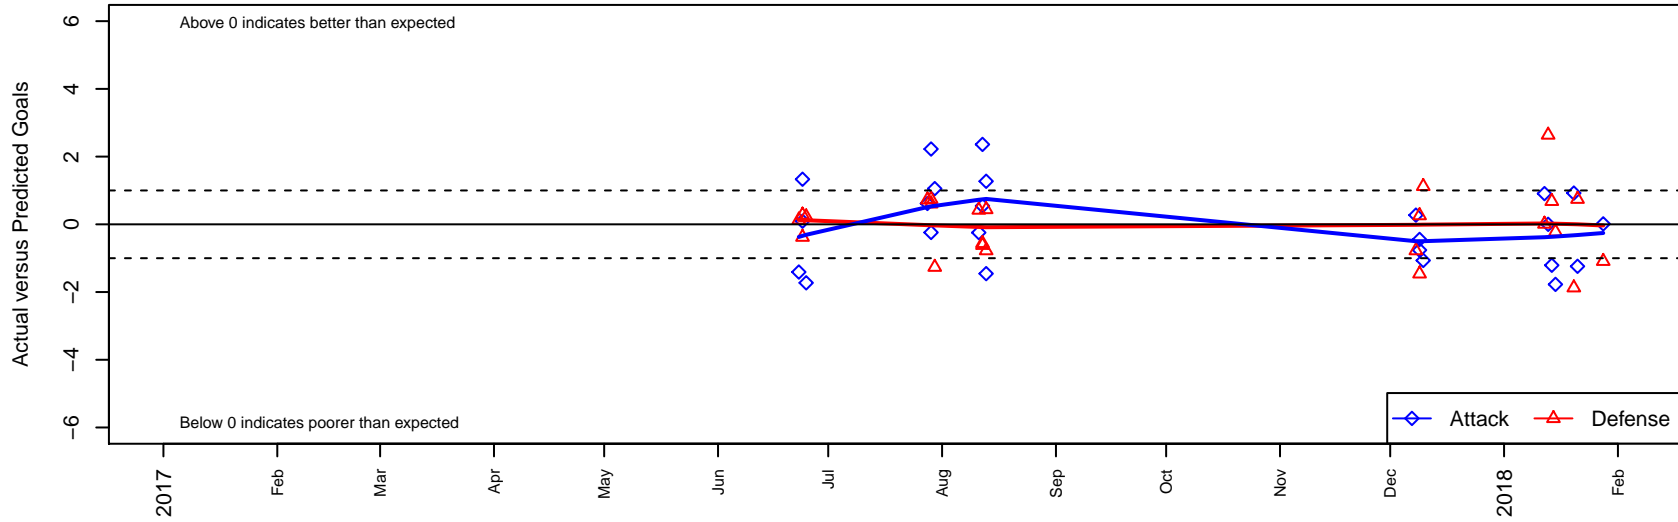

# Washington Timbers Red 1 G99

Washington Timbers  
 Vancouver, WA  
 G99 total strength=1847  
 attack=41.39 defense=34.19  
 spr league = PTT Win G99 Premier

alt names used:  
 WASHINGTON TIMBERS FC 99G RED 1  
 WASHINGTON TIMBERS FC WA TIMBERS FC  
 WASHINGTON TIMBERS FC WA TIMBERS FC  
 WASHINGTON TIMBERS FC WA TIMBERS FC  
 WA Timbers 99G Red 1  
 WA Timbers 99G Red 1

Venues played:  
 2017 Clash At the Border Super Gold/Silver  
 2017 Oswego Nike Cup Super Group Gold/Silver  
 2017 Bend Premier Cup Mana Shim (U18/19) I  
 2017 Timbers Winter Showcase 1999 Showcas  
 2017 Portland Winter Showcase U19  
 2017 PTT Winter G99 Premier

**Washington Timbers Red 1 G99**  
 Dots are actual minus expected GF (blue circles) and GA (red triangles).  
 Blue line is smoothed change in attack strength. Red is smoothed change in defense strength.

**attack and defense variance (black dot)  
relative to other teams  
and top 10 in region**

**attack and defense rating  
relative to others at age  
and all opponents in last 13 months**

**Performance relative to 13 month average**